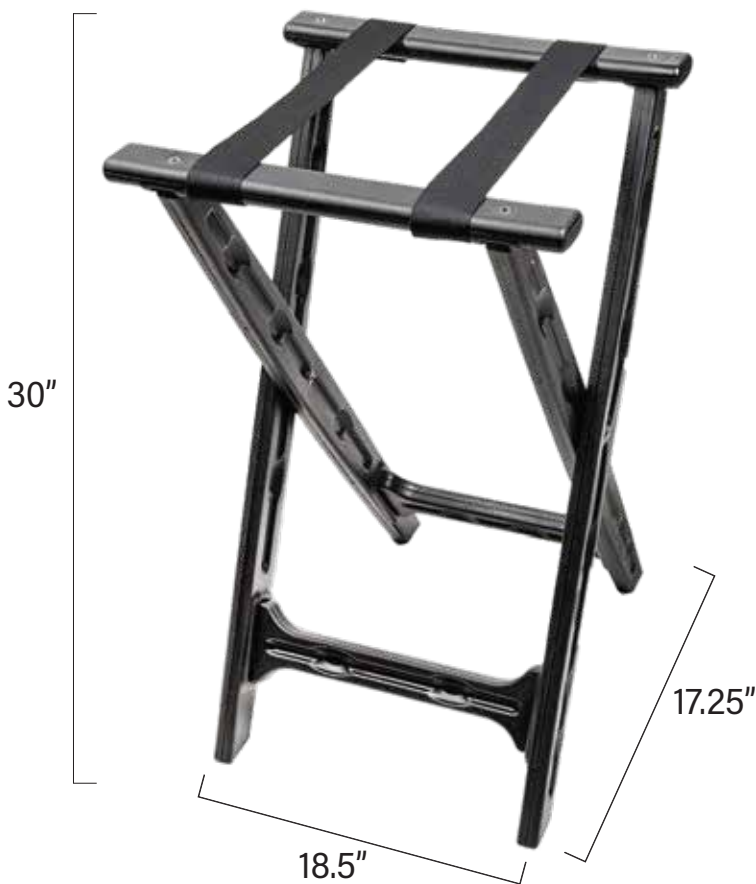

IN STOCK - CALL TODAY!

CSL PLASTIC TRAY STAND

FEATURES

- Sanitary non-porous surface will not rust
- Easy to clean with damp cloth
- Black with black straps

Model # 1500BLK

Call for pricing 800-873-4370