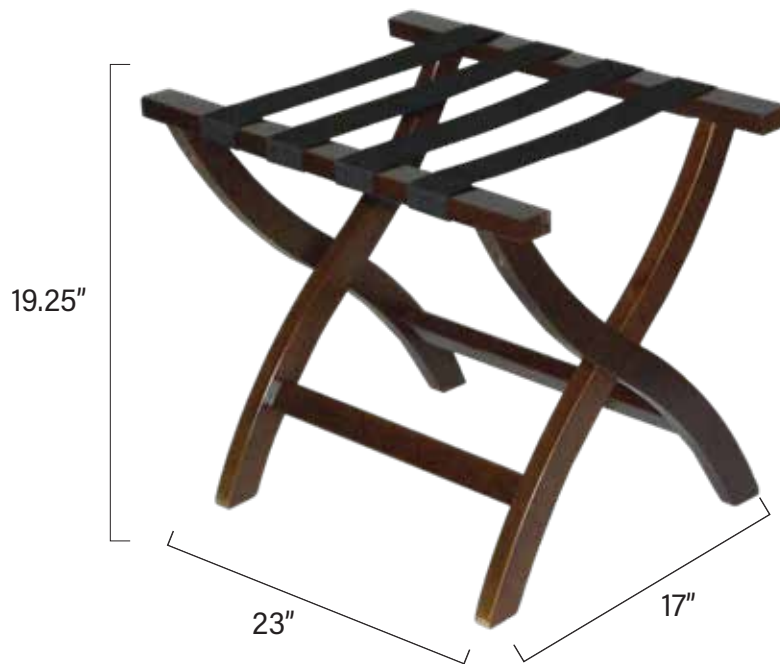

CSL

READY TO SHIP - CALL TODAY

PREMIER WOOD LUGGAGE RACK

FEATURES

- Elegant curved leg design
- Dark brown finish
- Black washable 2 1/4" polypropylene straps
- Sturdy rivet-hinged joints
- Folds easily for storage

Model # 077DBR